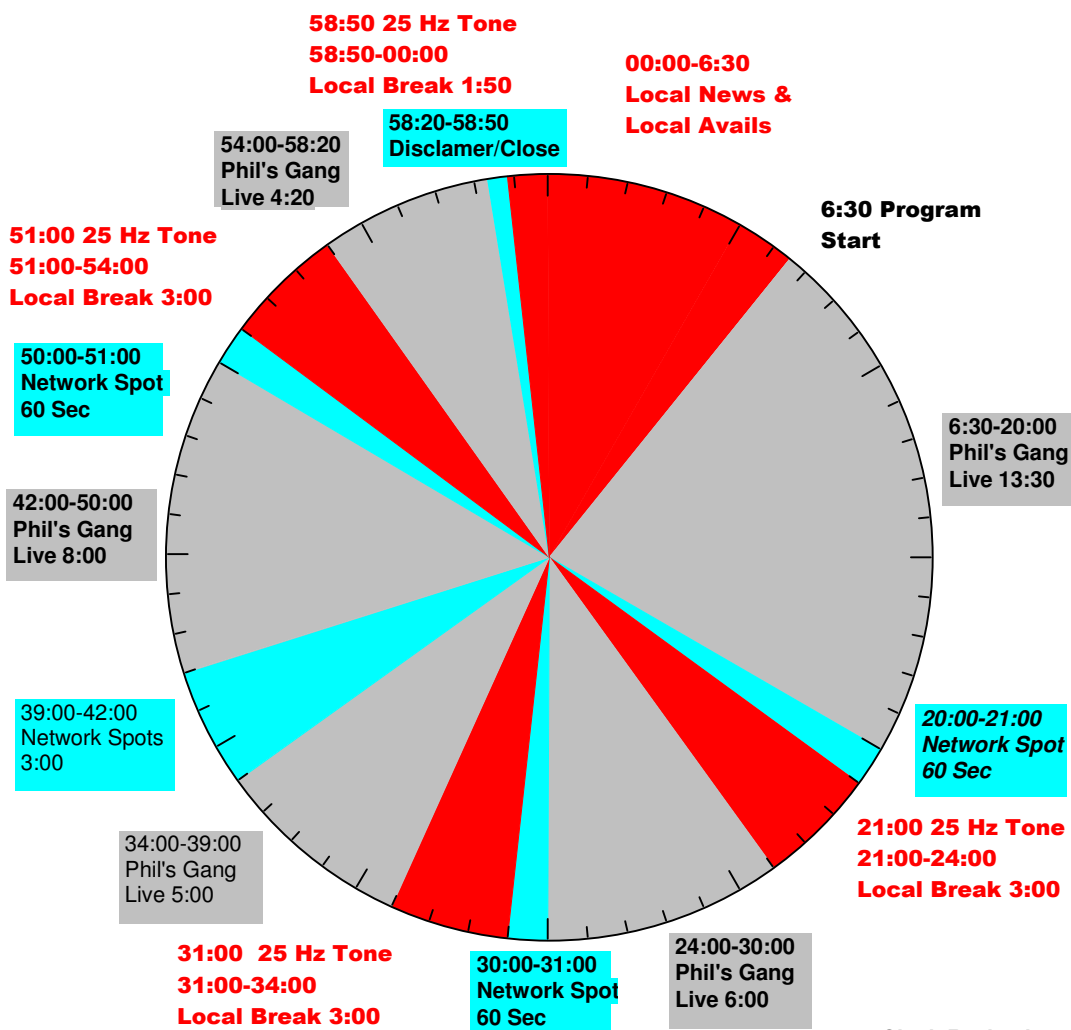

Phil's Gang Network Clock

Provider (ID) ABC NY GAB-1/ SS12R (41) Left Channel

Trouble Line Ron Crider or Ray 772 913 2209, 772 770-9000

Phil's Gang (941) 484-5678 JR

Delivery 3:00-4:00 PM ET Weekdays

2:00-3:00 PM CT, 1:00-2:00 PM MT, 12:00-1:00 PM PT

Clock Revised 6/12/09 rc
Clock Revised 11/13/09 rc