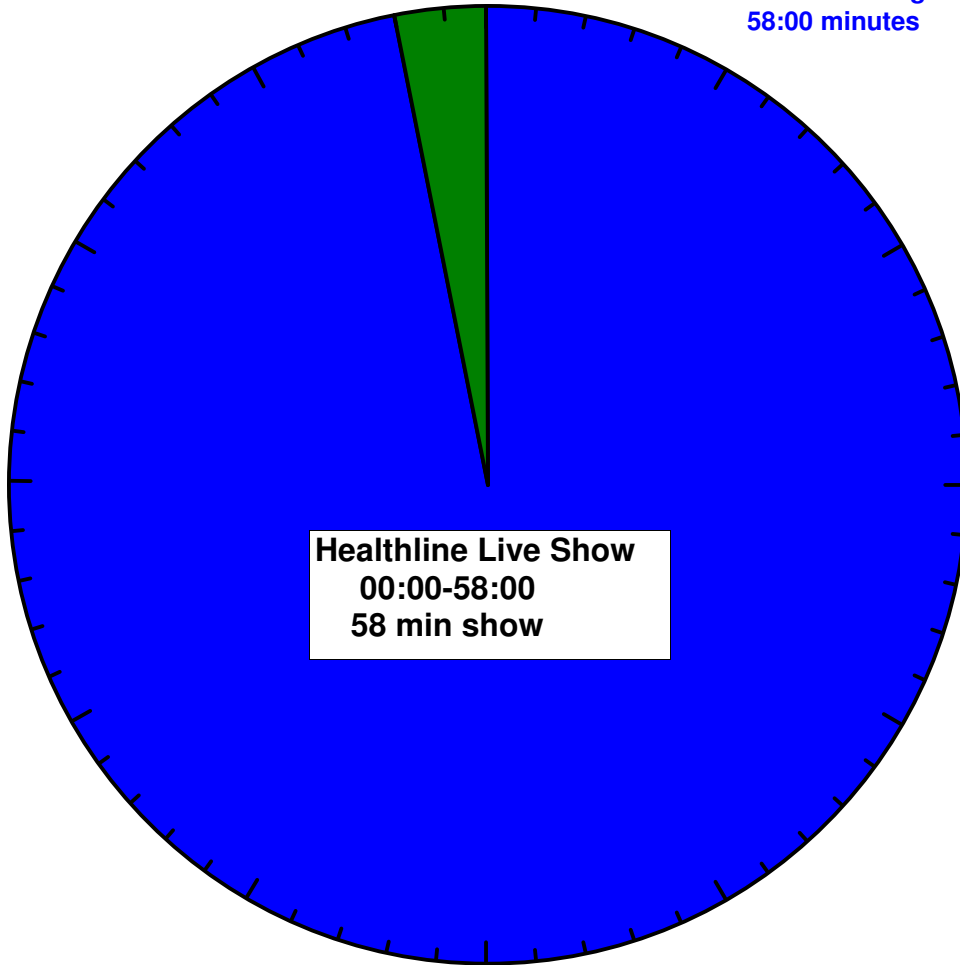

**Healthline Saturday Show
ABC/Citadel Media Satellite
ENB/ GAB 2 (Right Channel)
Saturdays 12pm est
772-770-9000**

**58:00-00:00 Hard Break
Program Ends
2:00 Minutes Local Fill**

**00:00-58:00
Healthline Seg #1
58:00 minutes**

**Healthline Live Show
00:00-58:00
58 min show**