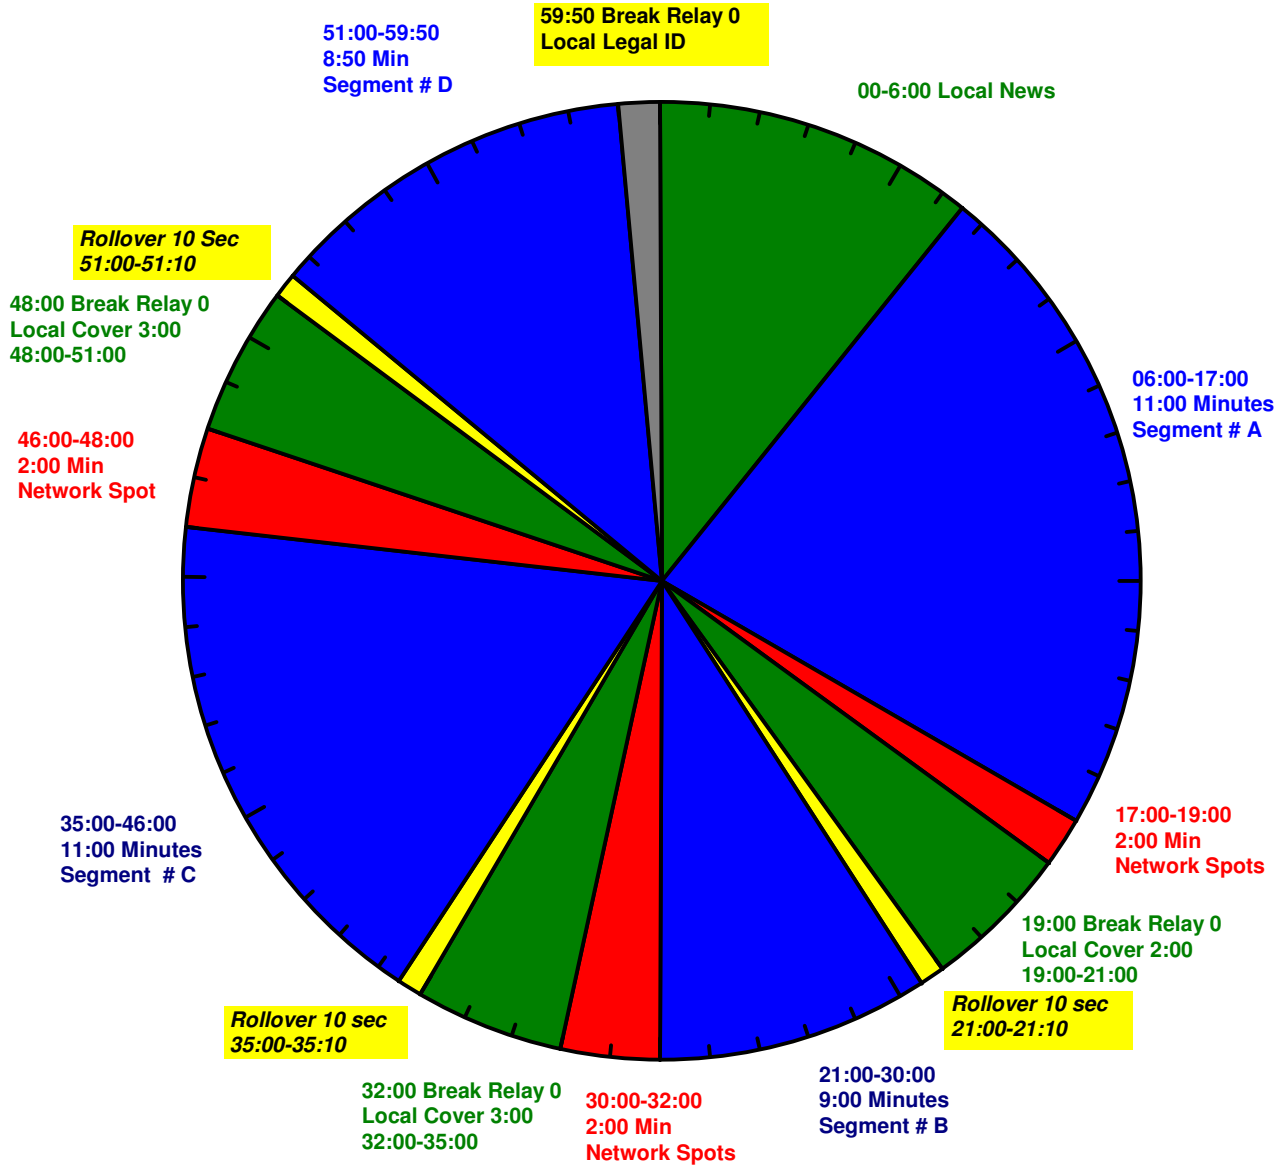

GAB Master Clock "Rev B"

ABC/Citadel Media Satellite

GAB-1 / SS12R (41) left channel Or EBN / GAB 2 (58) Right Channel

all new GAB Programs

Revised 9/24/2010

Program Content 39:50 Local Avails 14:10 Network Spots 6:00
--