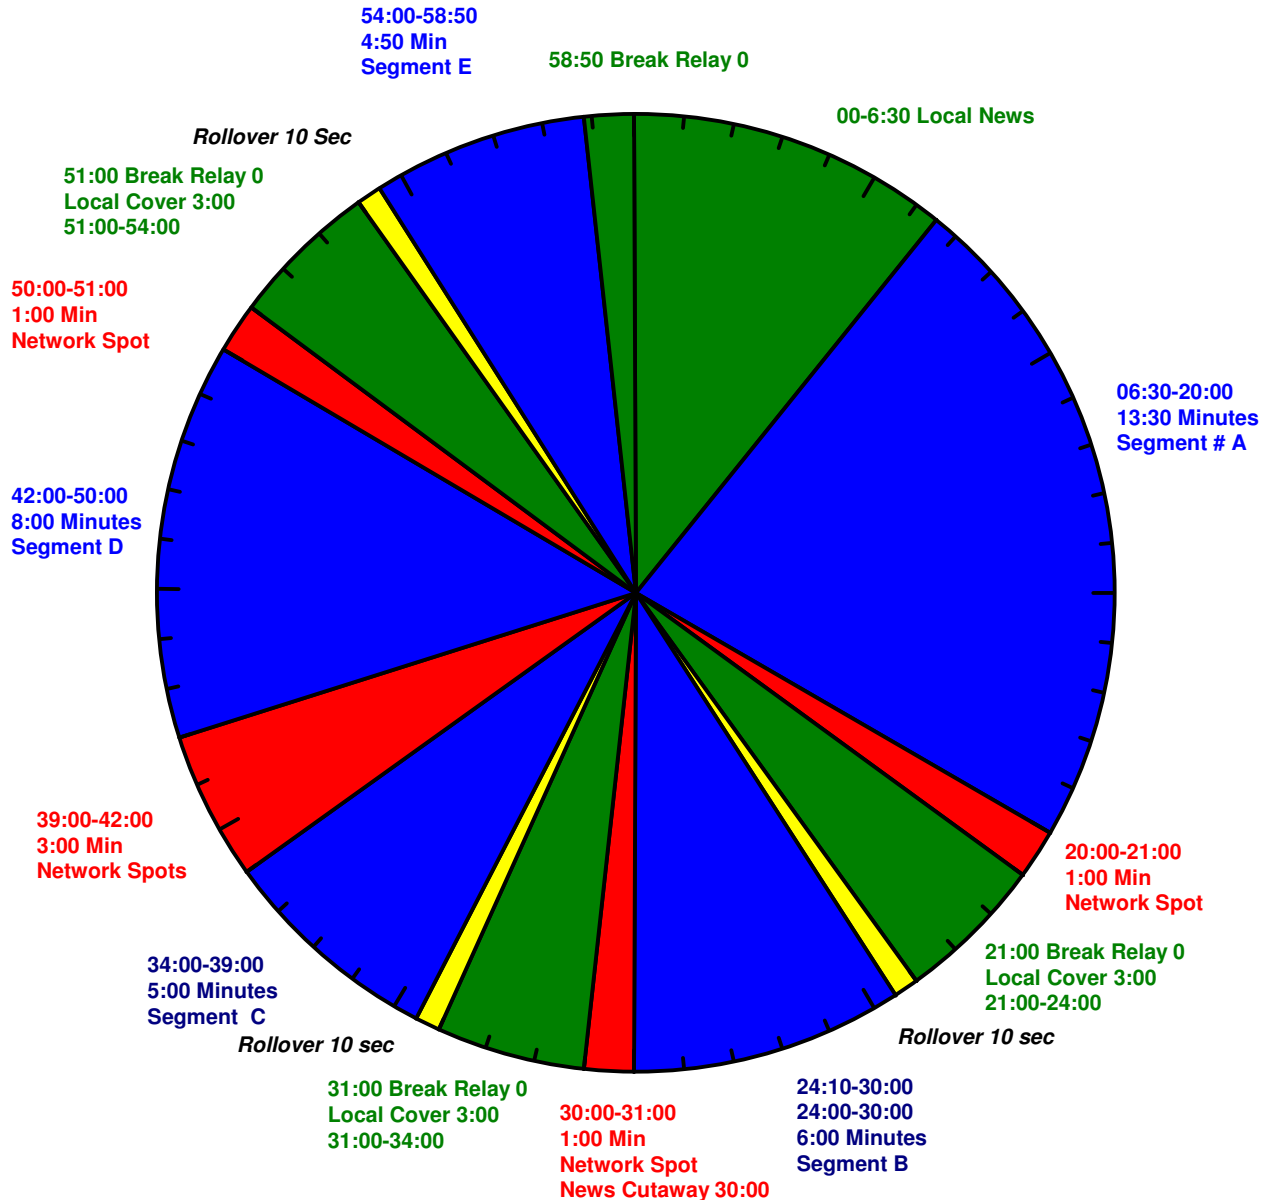

GAB Master Clock

ABC/Citadel Media Satellite

GAB-1 / SS12R (41) left channel Or EBN / GAB 2 (58) Right Channel

"Ray Lucia" and all new GAB Programs

Revised 2/19/2010

All Local Breaks are Covered by GAB Radio Network
www.GlobalAmericanBroadcasting.com 772 770 9000
email www.gaestudio.com